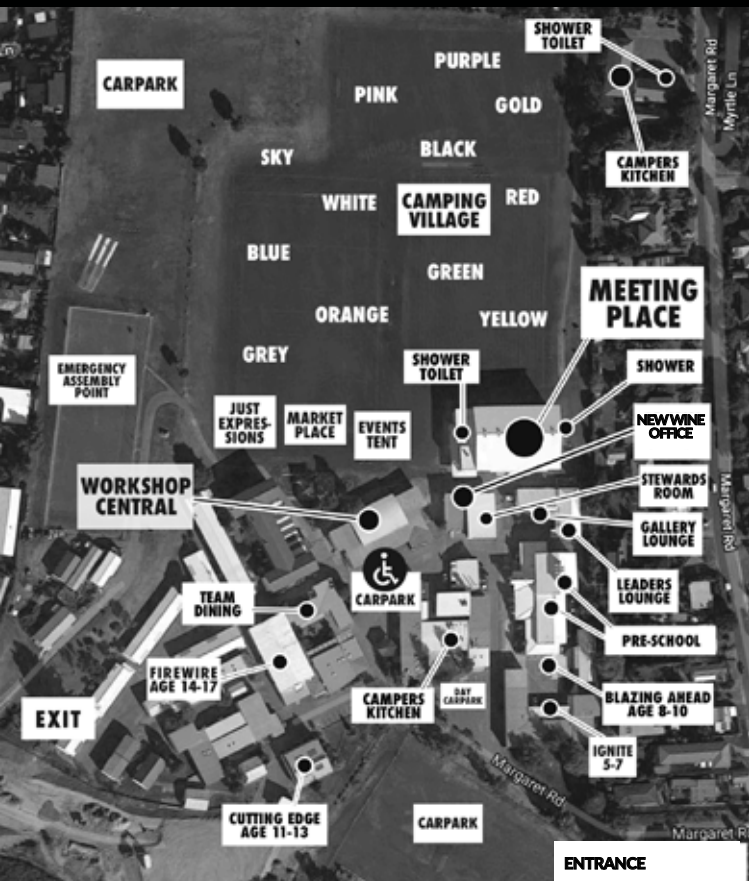

NewWine **FESTIVAL** **2018**

Full Programme Information
newwine.org.nz/nw2018

KAPITI

FAMILY IN THE PRESENCE OF GOD

S I T E M A P

www.newwine.org/nw18-sitemap

M O V I E M A N I A

LOCATION | WORKSHOP CENTRAL

FRIDAY 3PM

SATURDAY 3PM

SUNDAY 3PM

+ PRAYER & PROPHECY | WORKSHOP RM 6 SIGN UP AT ADMIN

+ GOOD OL' GAMES
PLAYING FIELD

+ BEACH FUN AVO
TIL 430PM

+ KIDS MINISTRY LEADERS GATHERING
TEAM DINING

+ NW SUPPORTERS AFTERNOON TEA
EVENTS TENT